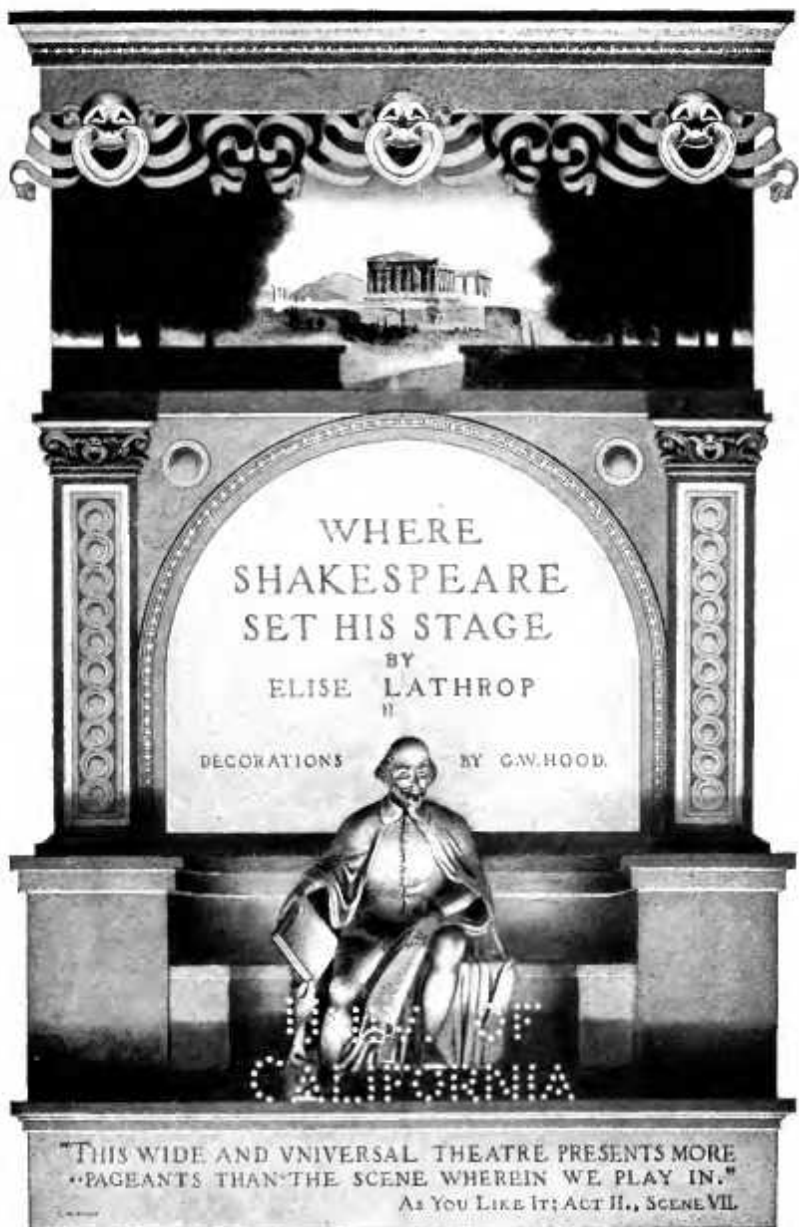

**WHERE
SHAKESPEARE
SET HIS STAGE**

Published @ 2017 Trieste Publishing Pty Ltd

ISBN 9780649764976

Where Shakespeare Set His Stage by Elise Lathrop

Except for use in any review, the reproduction or utilisation of this work in whole or in part in any form by any electronic, mechanical or other means, now known or hereafter invented, including xerography, photocopying and recording, or in any information storage or retrieval system, is forbidden without the permission of the publisher, Trieste Publishing Pty Ltd, PO Box 1576 Collingwood, Victoria 3066 Australia.

www.triestepublishing.com

ELISE LATHROP

**WHERE
SHAKESPEARE
SET HIS STAGE**

WHERE
SHAKESPEARE
SET HIS STAGE

Hall of the Greater Council in the Doges' Palace, Venice

T. WERNER LAURIE
CLIFFORD'S INN
LONDON

To Mr. Arthur Hornblower, who first suggested these articles and to whom I am greatly indebted for encouragement and kindly criticism, this volume is respectfully dedicated by the author.